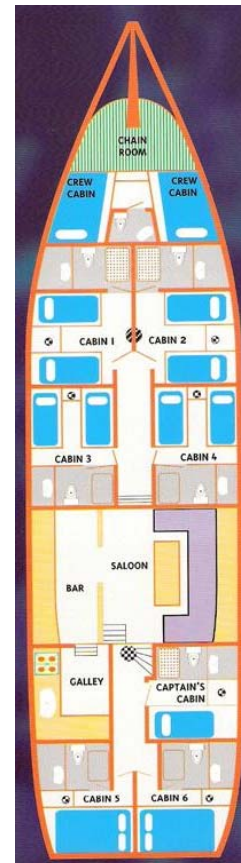

“ZAFER”

Zafer is one of the finest examples of a Bodrum-built transom stern gulet. She combines the beauty and grace of a traditional wooden boat with the space and comfort of a deluxe yacht.

Magnificently constructed, Zafer twin engines take you from secluded harbours to antique sites in safety, comfort and style. The large deck areas are perfect for sunning or for relaxing with a good book and a cool drink. Meals are served on deck at one of two shaded dining areas, assuring that you will miss none of the spectacular scenery.

Zafer's 2 double and 4 twin cabins are ingeniously designed to optimize the use of space, giving the feel of a much larger yacht. Each twin or double bed cabin has its own air conditioning unit, orthopedic mattresses and ample storage and closet space.

Length: 27 m
 Cabins: 6
 Guests: up to 12
 Crew: 4
 LOA : 30 m
 Year : 2000
 Length on Deck : 27 m
 Beam max : 7 m
 Engine : 2 x Man 280 HP
 Generators : 1x25 KW Onan - 1x18 KW Kohler
 Electricity : 24V and 220 V
 Fuel capacity : 6000 l
 Water capacity : 6000 l
 Speed : 14 knots max., 11 knots cruising

Turquía

Air conditioning : air-condition unit in each cabin

Accommodation : 6 cabins of which 2 have a double bed and 4 have twin beds. En-suite bathrooms with shower and standard flush toilets. Ample storage place. Separate crew quarters with toilet and shower.