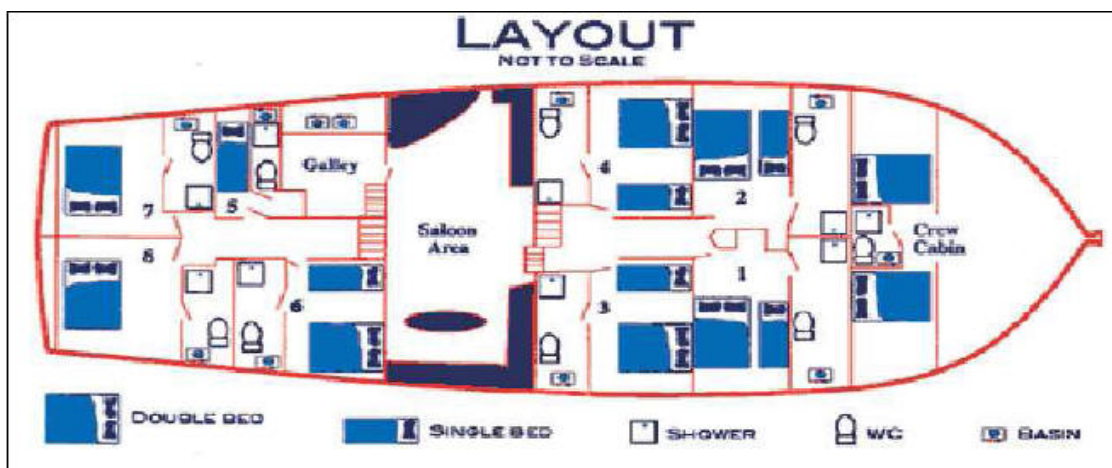

ELENA

The classic motor sailer ELENA offers comfort for the larger charter party. With seven cabins (2 VIP and 5 with double/twin beds), she accommodates up to fourteen guests. All of the cabins have facilities en suite. Spacious and comfortable, the saloon and dining area comprise a large open area, perfect for relaxing. The outside dining area is ideal for meals al fresco. With plenty of cushions, the deck area provides a great place for soaking up the sun and the view. The crew of four, housed in separate quarters, will tend to guests' needs and desires

SPECIFICATIONS

L.O.A.: 99 FT / 30 M
Cabins: 7
Guests: 14
10 knots/hour
Crew: 3/4
Fuel Consumption: 60 lts/hour
Year of Build: 2001 / refit 2009
2 VIP cabins
5 double cabins + 1 single bed in each

RECREATION

Rib Avon Jetrib 320 boat
Wave runner
Water skiing equipment
Ringos
Canoe
Windsurfer
Snorkling and fishing tackle

ENTERTAINMENT

LDC TV
CD
Stereo
EN-SUITE FACILITIES